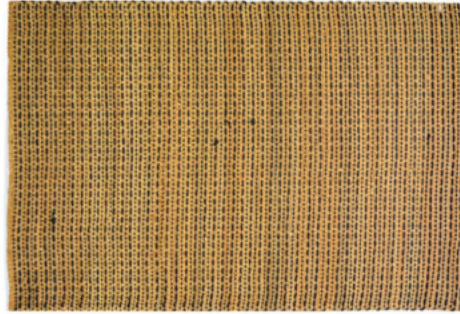

## Mariner Mats

Available in sizes 18" x 30" and 24" x 39"

G - 204 BEIGE

G - 204 BROWN

G - 204 GREEN

G - 204 BLACK

Handwoven polypropylene ropes are interwoven to create this masterpiece. Practically indestructible this reversible mat does not harbor insects, mold and mildew. These mats are so tough, some call them "Tough as Nails" This long lasting mat is Reversible and scrubs off dirt. Easy to clean – just hose off when necessary. An ideal mat for beach resort areas, lake front homes or even on a boat.

G - 551  
17.5"x 29.5"

G - 552  
17.5"x 29.5"

G - 553  
17.5"x 29.5", 31.5" x 47"

G - 554  
17.5"x 29.5", 31.5" x 47"

G - 555  
17.5"x 29.5"

G - 556  
17.5"x 29.5"

G - 557  
17.5"x 29.5"

Custom Sizes and Color Available on Request

## Jute Rugs

G - 089 (2x3 & 5x7)

G - 090 (2x3 & 5x7)

G - 091 (2x3 & 5x7)

G - 220 (2x3 & 5x7)

G - 221 (2x3 & 5x7)

G - 516 (2x3 & 5x7)