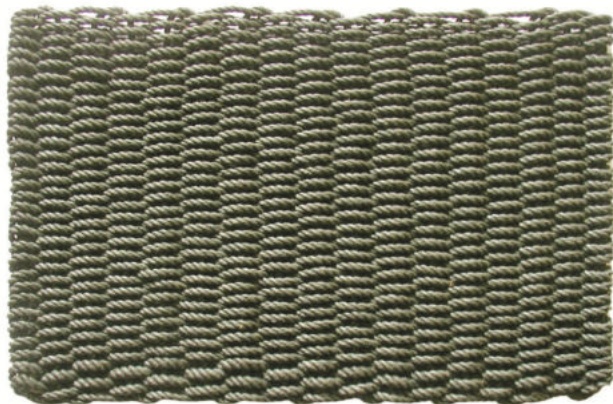

## Mariner Mats

Available in sizes 18" x 30" and 24" x 39"

G - 204 BEIGE

G - 204 BROWN

G - 204 GREEN

G - 204 BLACK

Handwoven polypropylene ropes are interwoven to create this masterpiece. Practically indestructible this reversible mat does not harbor insects, mold and mildew. These mats are so tough, some call them "Tough as Nails" This long lasting mat is Reversible and scrubs off dirt. Easy to clean – just hose off when necessary. An ideal mat for beach resort areas, lake front homes or even on a boat.