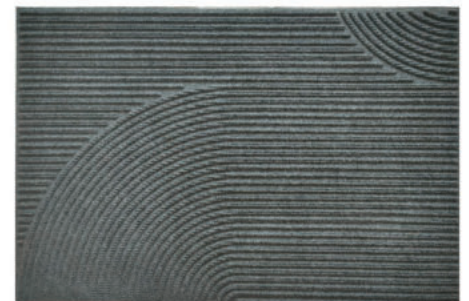

G - 557
17.5"x 29.5"

Custom Sizes and Color Available on Request