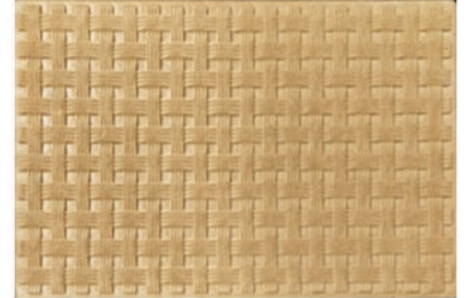

## Mariner Mats

Available in sizes 18" x 30" and 24" x 39"

G - 204 BEIGE

G - 204 BROWN

G - 204 GREEN

G - 204 BLACK

Handwoven polypropylene ropes are interwoven to create this masterpiece. Practically indestructible this reversible mat does not harbor insects, mold and mildew. These mats are so tough, some call them "Tough as Nails" This long lasting mat is Reversible and scrubs off dirt. Easy to clean – just hose off when necessary. An ideal mat for beach resort areas, lake front homes or even on a boat.

# AQUA-LOC COLLECTION

"Made of 100% Polypropylene with non-skid rubber backing"

G - 546  
17.5"x 29.5"

G - 547  
17.5"x 29.5"

G - 548  
17.5"x 29.5"

G - 549  
17.5"x 29.5", 31.5" x 47"

G - 550  
17.5"x 29.5", 31.5" x 47"